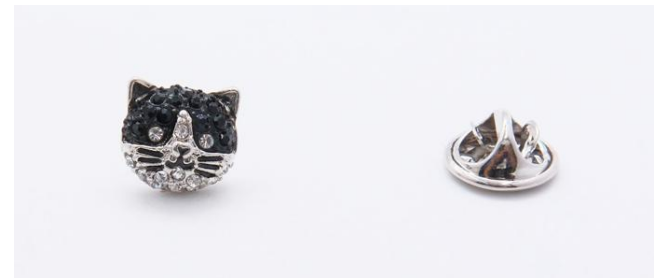

The background of the advertisement is a dark, textured surface, possibly stone or wood, with a prominent vertical crease on the left side. Several pieces of jewelry are scattered across the scene. The most prominent is a large, three-lobed leaf-shaped brooch with a stem, set with numerous small, vibrant green gemstones. Below it, another similar leaf-shaped brooch is visible. To the left, a portion of a necklace with a matching green gemstone flower pendant is seen. The overall aesthetic is elegant and nature-inspired.

# MEIMEIDA

FASHION JEWELLRY

Qingdao Meimei Da Jewelry CO., Ltd

LP-264GP-1

LP-264GP-A

LP-273GP

LP-265GP

LP-265SP-1

LP-274GP

LP-267GP

LP-268GP

LP-269SP

LP-267RH

LP-268TT

LP-271TT-1

LP-275GP